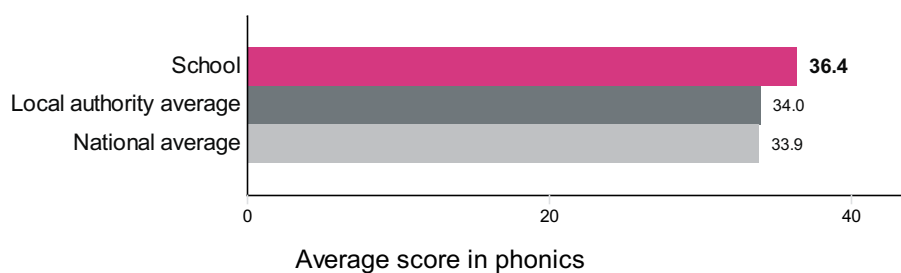

Phonics average score

Number of pupils = 13